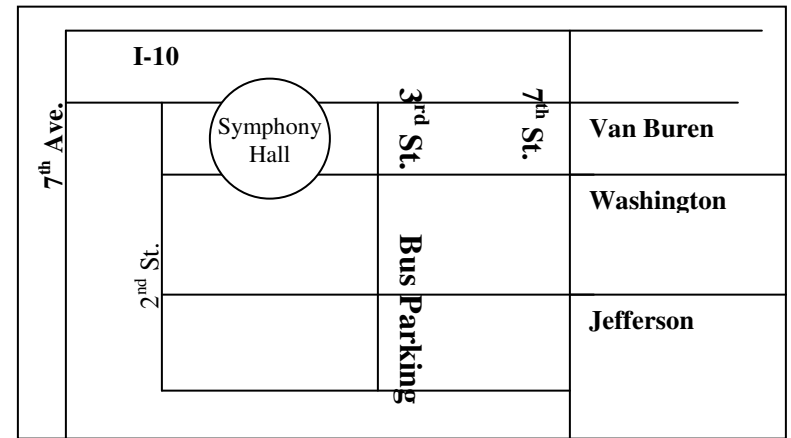

the phoenix symphony

www.phoenixsymphony.org

One North First Street, Suite 200

Phoenix, AZ 85004-2357

SYMPHONY FOR THE SCHOOLS

Bus Parking

First Show

Attention Bus Drivers:

- **Place this bus pass** in the front window of the bus, facing out.
- **Arrive between 9:15 a.m. and 9:30 a.m.** to be seated before the program starts. All passengers should remain on your bus until instructed to unload.
- **Directions from I-10:** Exit 7th St. and head south. Turn right (west) on Washington, get immediately into the left lane, and then turn left onto 3rd St (south). Parking is along 3rd St. between Washington and Jefferson – please look for a city police officer to help you park.
- **Do NOT allow students off the bus until an usher greets your bus** to issue you a **colored bus number**. One number is to be placed in the bus window and the second copy is used by the teacher and/or chaperone to identify the bus after the concert.
- If you leave your bus while the performance is going on, **please plan to return to your bus by 10:30 a.m.** in order to ensure a quick and orderly departure.
- **FOR THE SAFETY OF ALL: AFTER THE CONCERT, YOUR ENGINES SHOULD REMAIN OFF UNTIL INSTRUCTED BY PHOENIX POLICE TO TURN THEM ON. BUSES WILL NOT MOVE UNTIL ALL BUSES ARE LOADED.**