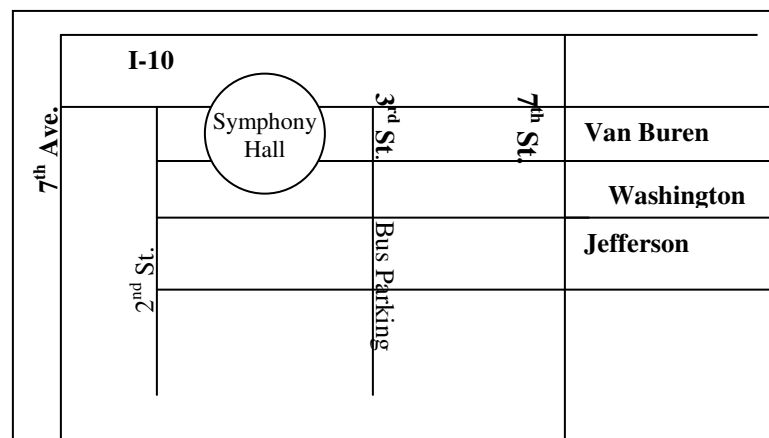

the phoenix symphony

www.phoenixsymphony.org

One North First Street, Suite 200

Phoenix, AZ 85004-2357

SYMPHONY FOR THE SCHOOLS

Bus Parking ***Second Show***

Attention Bus Drivers:

- **Place this bus pass** in the front window of the bus, facing out.
- **Do NOT arrive before 11:15 a.m.** as buses from the first concert may still be parked. Typically, all buses from the first concert pull away between 11am and 11:10am. If you arrive and first concert buses have not yet pulled away, officers will instruct you to circle. All passengers should remain on your bus until a Symphony staff members greets you & instructs you to unload.
- **Directions from I-10:** Exit 7th St. and head south. Turn right (west) on Washington, get immediately into the left lane, and then turn left onto 3rd St (south). Parking is along 3rd St. between Washington and Jefferson – please look for a city police officer to help you park.
- **Do NOT allow students off the bus until a staff member greets your bus** to issue you a **colored bus number**. One number is to be placed in the bus window and the second copy is used by the teacher and/or chaperone to identify the bus after the concert.
- If you leave your bus while the performance is going on, **please plan to return to your bus by 12:15 p.m.** in order to ensure a quick and orderly departure.
- ***FOR THE SAFETY OF ALL: AFTER THE CONCERT, YOUR ENGINES SHOULD REMAIN OFF UNTIL INSTRUCTED BY PHOENIX POLICE TO TURN THEM ON. BUSES WILL NOT MOVE UNTIL ALL BUSES ARE LOADED.***